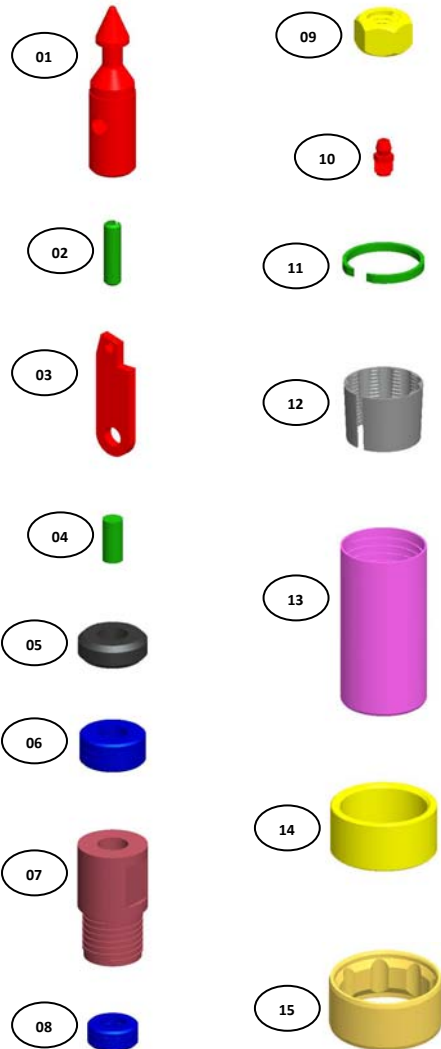

AWL CORE BARREL SPARE PARTS KIT

	ITEM DESCRIPTION	PART NUMBERS
1-15	AWL CORE BARREL SPARE PARTS KIT	12-00-140
1	SPEARHEAD POINT	12-03-001
2	SPRING DOWELL 3/8" x 1 5/8" - 2 NOS.	12-03-003
3	AWL LATCH - 2 NOS.	12-03-005
4	SOLID DOWELL 3/8" x 1 1/4"	12-03-006
5	SHUT OFF VALVE - 2 NOS.	12-03-010
6	THRUST BEARING	12-03-012
7	BEARING SPINDLE	12-03-013
8	THRUST BEARING	12-03-015
9	NYLOCK NUT , 1/2" UNC	12-03-017
10	GREASE FITTING	16-03-024
11	RING STOP	12-03-022
12	CORE LIFTER	12-03-023
13	CORE LIFTER CASE	12-03-024
14	RING LANDING	12-02-003
15	STABILIZER RING	12-02-006