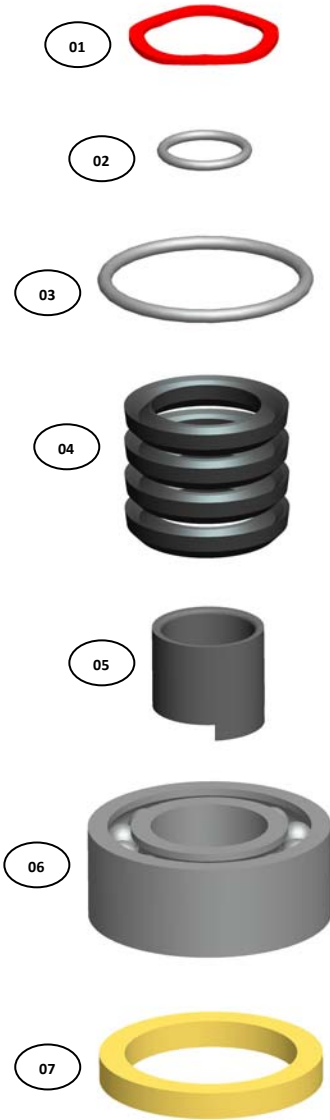

5 TON WATER SWIVEL SPARE PARTS KIT

	ITEM DESCRIPTION	PART NUMBERS
1-7	5 TON WATER SWIVEL SPARE PARTS KIT	30-00-110
01	WAVE WASHER	30-00-005
02	O - RING	30-00-006
03	O - RING	30-00-007
04	GASKET – 4 NOS.	30-00-003
05	SPINDLE WEAR BUSH	30-00-008
06	BALL BEARING	30-00-011
07	FELT RING	30-00-014