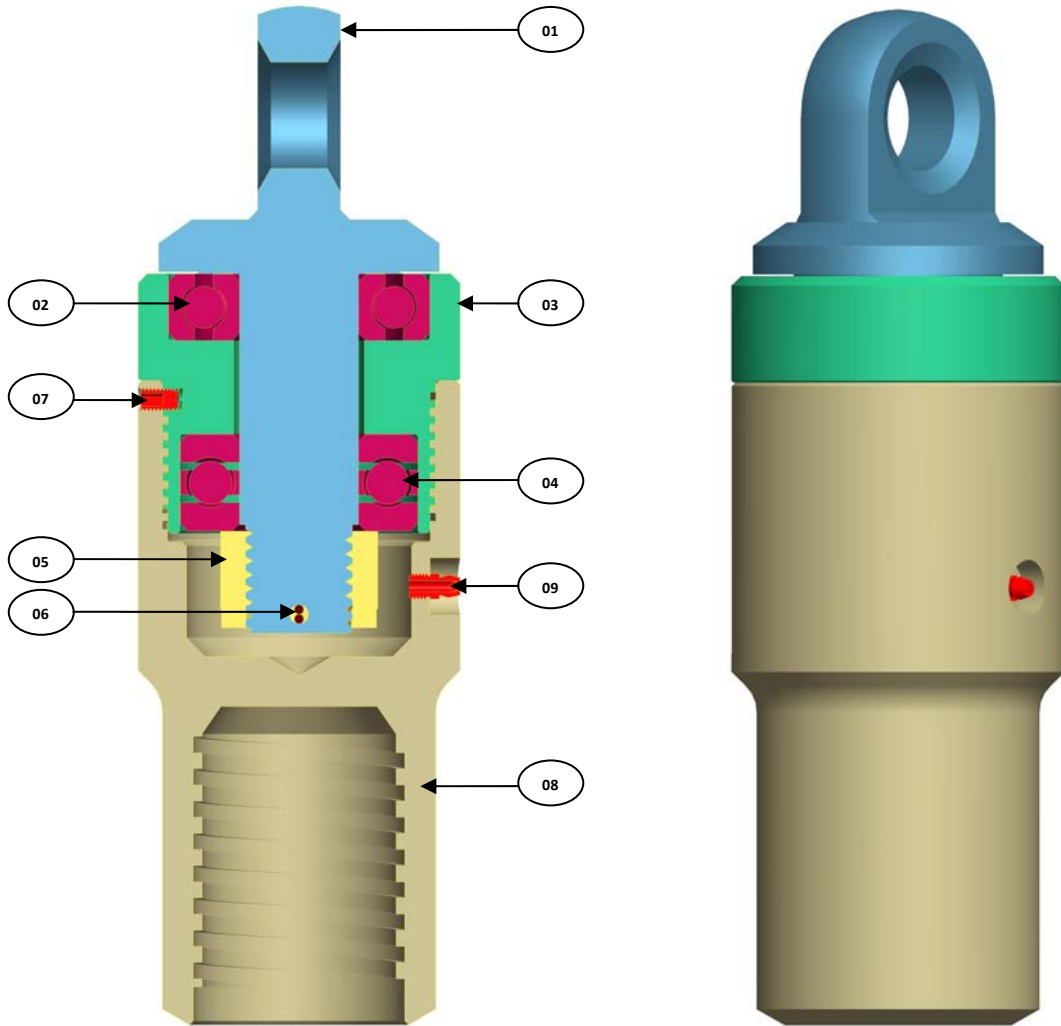

**HOISTING PLUG - 10 TON**

	ITEM DESCRIPTION	PART NUMBERS
1-9	10 TON - HOISTING PLUG	38-00-100
01	SPINDLE	38-00-001
02	BEARING	38-00-002
03	BEARING HOUSING	38-00-003
04	RHRUST BEARING	38-00-004
05	CASTLE NUT	38-00-005
06	COTTER PIN	38-00-006
07	GRUB	38-00-007
08	HOISTING PLUG BODY	38-00-008
09	GREASE FITTING	16-03-014