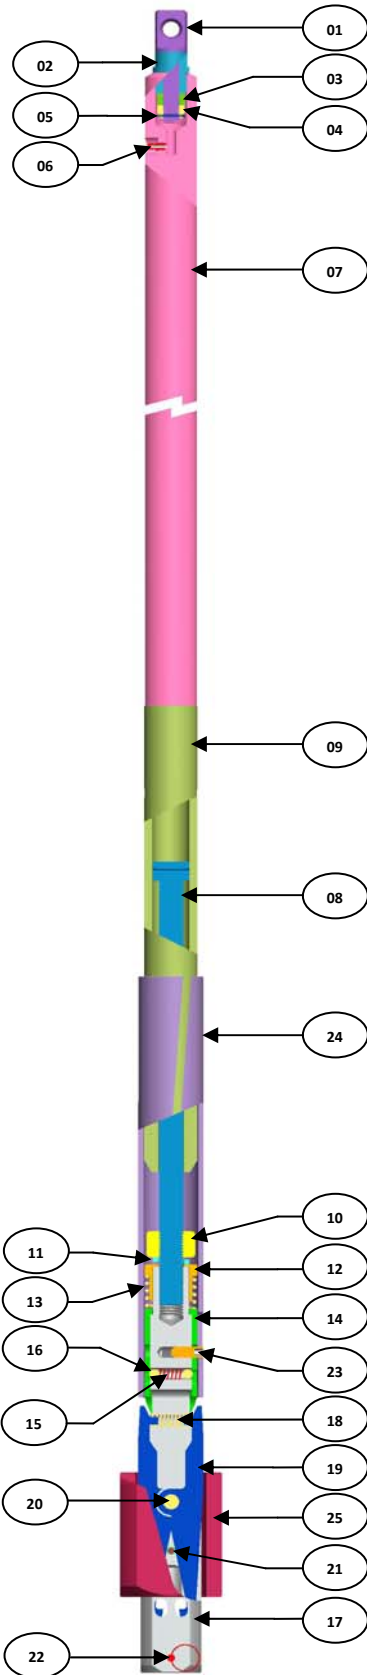

PWL LOCKING OVERSHOT

	ITEM DESCRIPTION	PART NUMBERS
1-25	PWL LOCKING OVERSHOT	26-00-300
1	EYE BOLT	26-00-001
2	CABLE SWIVEL COLLAR	26-00-002
3	BRASS BEARING	26-00-003
4	CASTLE NUT	26-00-004
5	COTTER PIN	26-00-005
6	GREASE FITTING	16-03-024
7	CABLE SWIVEL BODY	26-00-007
8	JAR STAFF	26-00-008
9	JAR TUBE	26-00-009
10	HEX NUT 3/4" UNC	26-00-010
11	WASHER SPRING	26-00-011
12	CAP, LOCKING OVERSHOT	26-00-012
13	SPRING, LOCKING OVERSHOT	26-00-013
14	SLEEVE, LOCKING OVERSHOT	26-00-014
15	COMPRESSION SPRING	26-00-015
16	BALL 11/32" - 2 NOS.	26-00-016
17	LOCKING OVERSHOT HEAD	26-00-017
18	COMPRESSION SPRING	26-00-018
19	LIFTING DOG	26-00-019
20	PLAIN PIN 1/2" X 1-15/16"	26-00-020
21	SPRING PIN 1/4" X 1-3/4"	26-00-021
22	LOCKING PIN	26-00-022
23	SET SCREW, UNF X 3/4"	26-00-023
24	LOCKING SLEEVE	26-00-024
25	ADAPTOR	26-00-026