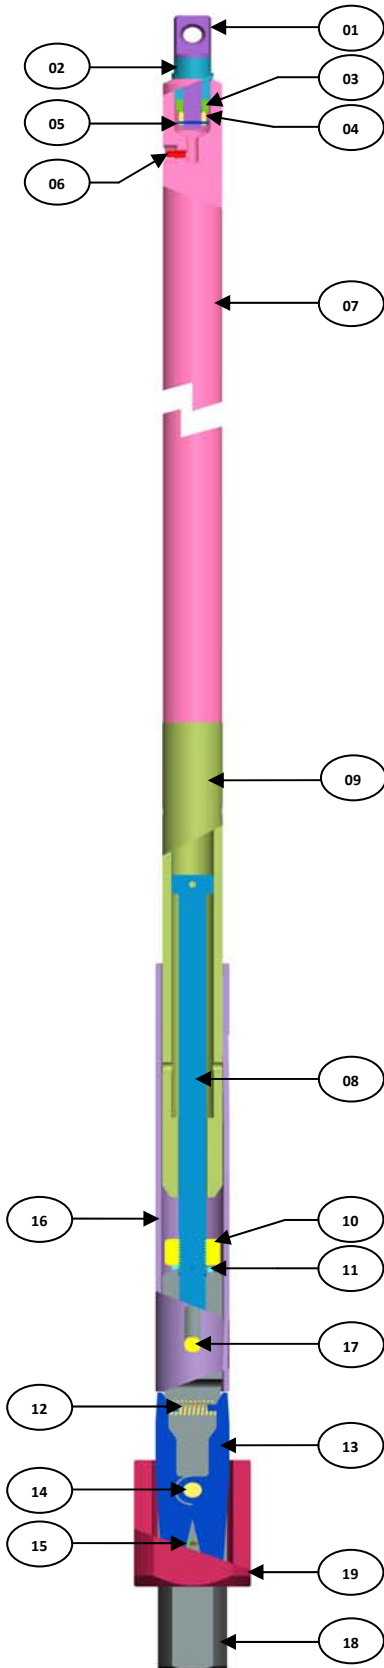

PWL COMPACT OVERSHOT

	ITEM DESCRIPTION	PART NUMBERS
1-19	PWL COMPACT OVERSHOT ASSEMBLY	26-00-350
1	EYE BOLT	26-00-001
2	CABLE SWIVEL COLLAR	26-00-002
3	BRASS BEARINGS – 2 NOS.	26-00-003
4	CASTLE NUT	26-00-004
5	COTTER PIN	26-00-005
6	GREASE FITTING	16-03-024
7	CABLE SWIVEL BODY	26-00-007
8	JAR STAFF	26-00-008
9	JAR TUBE	26-00-009
10	NYLOCK NUT , 1/2" UNC	26-00-010
11	SPRING WASHER	26-00-011
12	COMPRESSION SPRING 3/8" X 1 1/2"	26-00-018
13	LIFTING DOG – 2 NOS.	26-00-019
14	PLAIN PIN 1/2" X 1 15/16"	26-00-020
15	SPRING DOWELL 1/4" X 1-3/4"	26-00-021
16	LOCKING SLEEVE	26-00-024
17	SET SCREW , 1/4" UNF	24-00-009
18	OVERSHOT HEAD	26-00-027
19	ADAPTOR	26-00-026