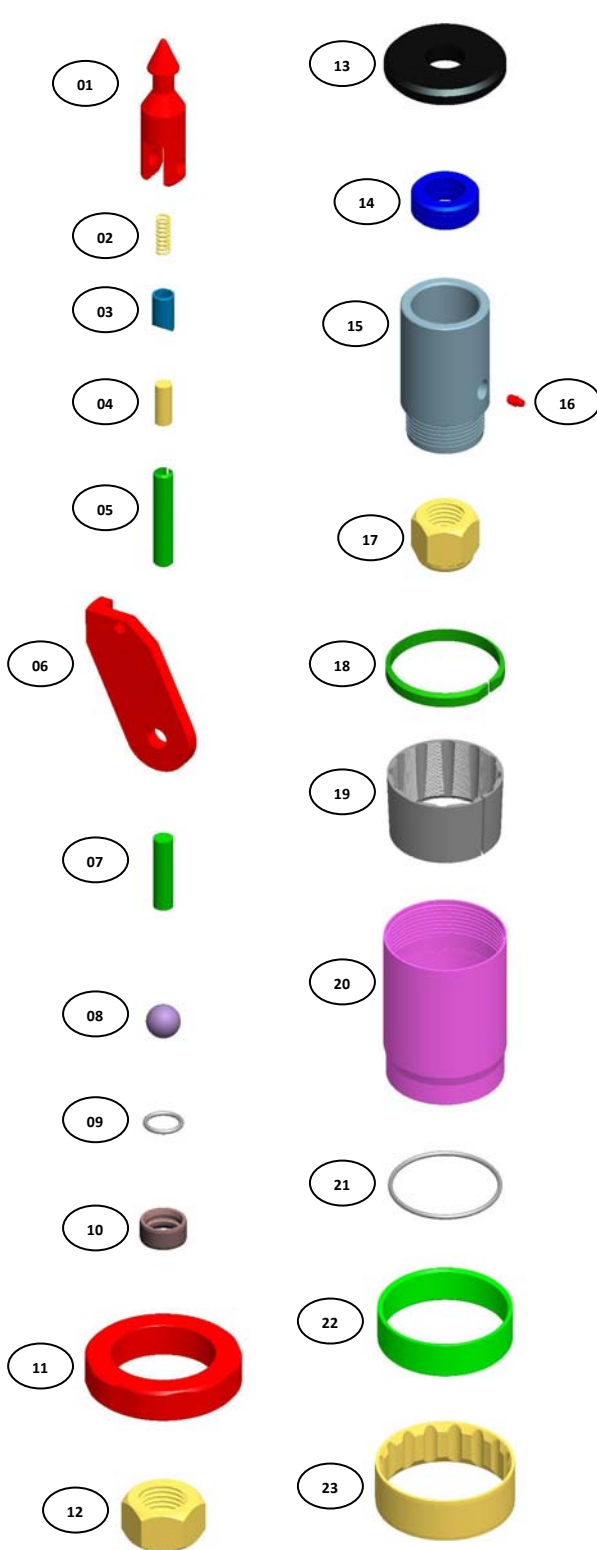

P3WL-LI CORE BARREL SPARE PARTS KIT

	ITEM DESCRIPTION	PART NUMBERS
1-23	P3WL-LI CORE BARREL SPARE PARTS KIT	21-00-130
1	SPEARHEAD POINT	16-03-001
2	COMPRESSION SPRING	16-03-002
3	DETENT PLUNGER	16-03-003
4	SOLID DOWELL 7/16" x 1"	16-03-005
5	SPRING DOWELL 1/2" x 2 3/4" - 2 NOS.	18-03-003
6	PWL-LI LATCH - 2 NOS.	20-03-002
7	SOLID DOWELL 1/2" x 2 1/8"	18-03-006
8	STAINLESS STEEL BALL 22 mm	16-03-014
9	LANDING INDICATOR BUSH O RING	16-03-016
10	LANDING INDICATOR BUSH	16-03-015
11	LANDING SHOULDER	20-03-003
12	ADJUSTING HEX NUT	20-03-004
13	SHUT OFF VALVE - 2 NOS.	20-03-007
14	THRUST BEARINGS - 3 NOS.	20-03-009
15	BEARING SPINDLE	20-03-010
16	GREASE FITTING	16-03-024
17	NYLOCK NUT, 1 1/4" UNC	20-03-013
18	RING STOP 3T	21-03-021
19	CORE LIFTER 3T	21-03-022
20	CORE LIFTER CASE 3T	21-03-023
21	O RING	21-04-002
22	RING LANDING	20-02-003
23	STABILIZER RING	20-02-006