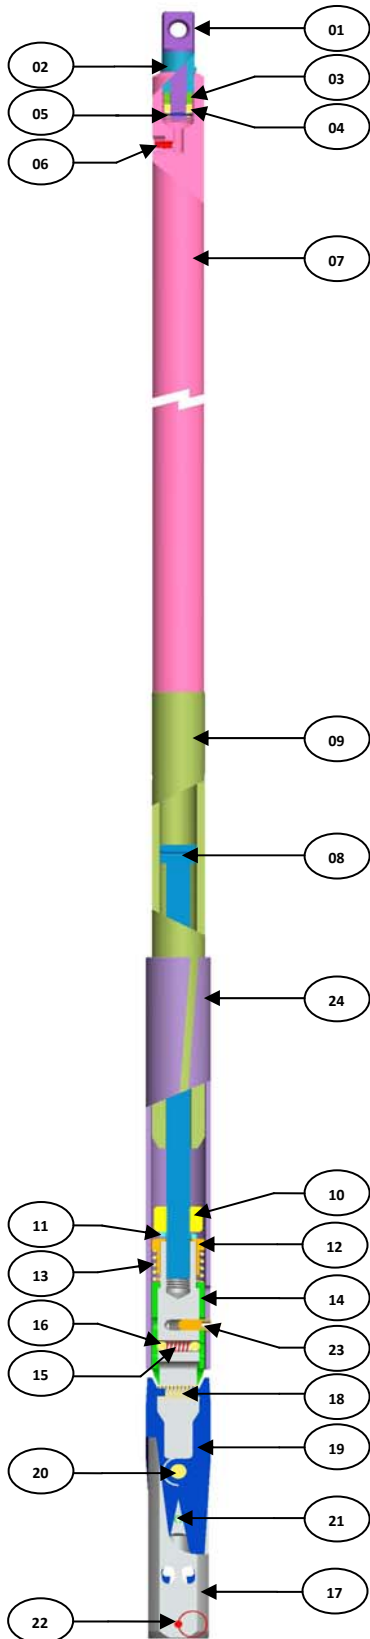

NWL LOCKING OVERSHOT

	ITEM DESCRIPTION	PART NUMBERS
1-24	NWL LOCKING OVERSHOT	26-00-100
1	EYE BOLT	26-00-001
2	CABLE SWIVEL COLLAR	26-00-002
3	BRASS BEARING	26-00-003
4	CASTLE NUT	26-00-004
5	COTTER PIN	26-00-005
6	GREASE FITTING	16-03-024
7	CABLE SWIVEL BODY	26-00-007
8	JAR STAFF	26-00-008
9	JAR TUBE	26-00-009
10	HEX NUT 3/4" UNC	26-00-010
11	WASHER SPRING	26-00-011
12	CAP, LOCKING OVERSHOT	26-00-012
13	SPRING, LOCKING OVERSHOT	26-00-013
14	SLEEVE, LOCKING OVERSHOT	26-00-014
15	COMPRESSION SPRING	26-00-015
16	BALL 11/32"	26-00-016
17	LOCKING OVERSHOT HEAD	26-00-017
18	COMPRESSION SPRING	26-00-018
19	LIFTING DOG	26-00-019
20	PLAIN PIN 1/2" X 1-15/16"	26-00-020
21	SPRING PIN 1/4" X 1-3/4"	26-00-021
22	LOCKING PIN	26-00-022
23	SET SCREW, UNF X 3/4"	26-00-023
24	LOCKING SLEEVE	26-00-024