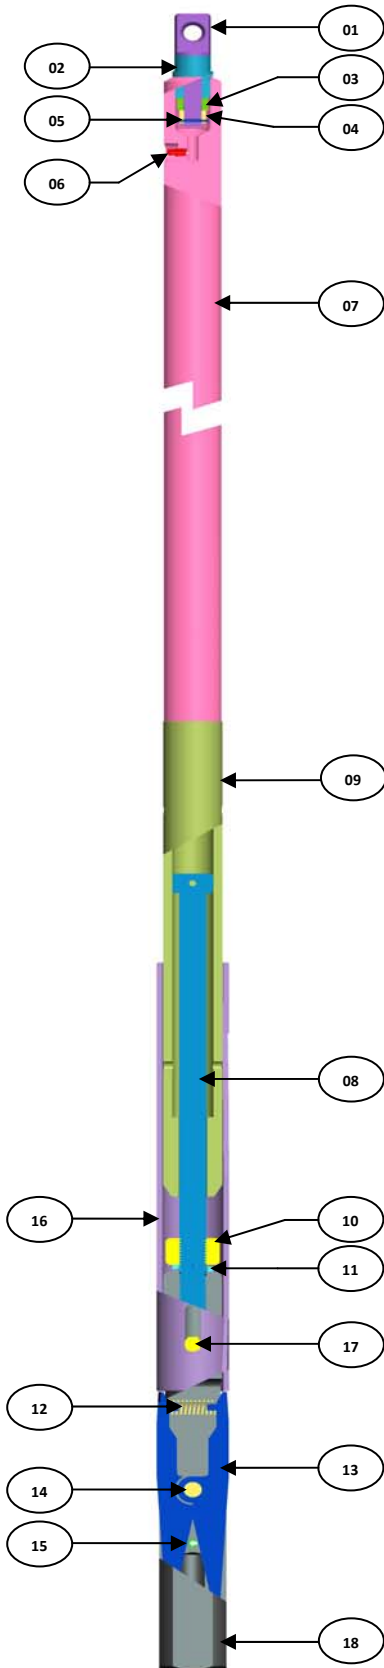

NWL COMPACT OVERSHOT

	ITEM DESCRIPTION	PART NUMBERS
1-18	NWL COMPACT OVERSHOT ASSEMBLY	26-00-150
1	EYE BOLT	26-00-001
2	CABLE SWIVEL COLLAR	26-00-002
3	BRASS BEARINGS – 2 NOS.	26-00-003
4	CASTLE NUT	26-00-004
5	COTTER PIN	26-00-005
6	GREASE FITTING	16-03-024
7	CABLE SWIVEL BODY	26-00-007
8	JAR STAFF	26-00-008
9	JAR TUBE	26-00-009
10	NYLOCK NUT , 1/2" UNC	26-00-010
11	SPRING WASHER	26-00-011
12	COMPRESSION SPRING 3/8" X 1 1/2"	26-00-018
13	LIFTING DOG – 2 NOS.	26-00-019
14	PLAIN PIN 1/2" X 1 15/16"	26-00-020
15	SPRING DOWELL 1/4" X 1 3/4"	26-00-021
16	LOCKING SLEEVE	26-00-024
17	SET SCREW , 1/4" UNF	24-00-009
18	OVERSHOT HEAD	26-00-027