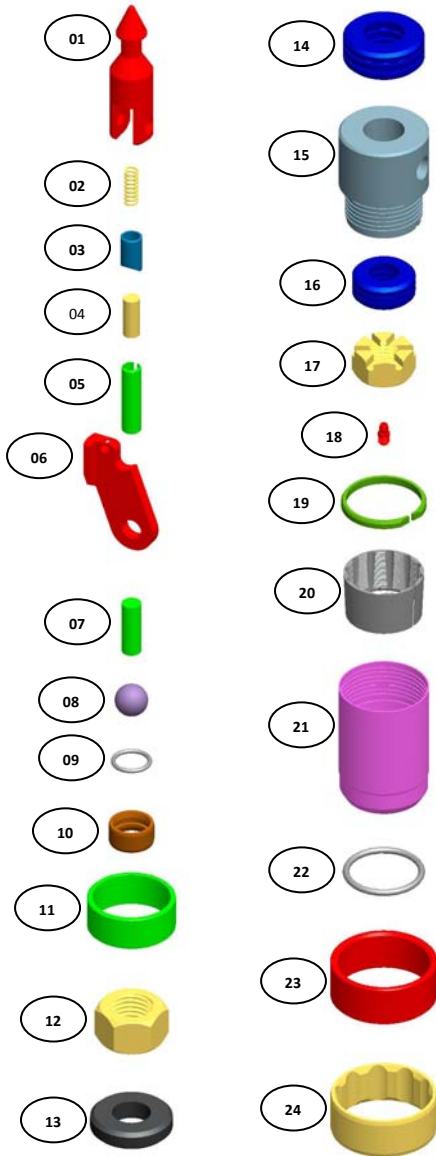

N3WL-LI CORE BARREL SPARE PARTS KIT

	ITEM DESCRIPTION	PART NUMBERS
1-24	N3WL-LI CORE BARREL SPARE PARTS KIT	17-00-130
1	SPEARHEAD POINT	16-03-001
2	COMPRESSION SPRING	16-03-002
3	DETENT PLUNGER	16-03-003
4	SOLID DOWELL 7/16" x 1"	16-03-005
5	SPRING DOWELL 1/2" x 2" - 2 NOS.	16-03-007
6	NWL-LI LATCH - 2 NOS.	16-03-009
7	SOLID DOWELL 1/2" x 1 1/2"	16-03-010
8	STAINLESS STEEL BALL 22 mm	16-03-014
9	LANDING INDICATOR BUSH O RING	16-03-016
10	LANDING INDICATOR BUSH	16-03-015
11	LANDING SHOULDER	16-03-012
12	ADJUSTING HEX NUT	16-03-017
13	SHUT OFF VALVE - 2 NOS.	16-03-019
14	THRUST BEARING	16-03-021
15	BEARING SPINDLE	16-03-023
16	THRUST BEARING	16-03-025
17	NYLOCK NUT , 3/4" UNC	16-03-027
18	GREASE FITTING	16-03-024
19	RING STOP 3T	17-03-031
20	CORE LIFTER 3T	17-03-032
21	CORE LIFTER CASE 3T	17-03-033
22	O RING	17-04-002
23	RING LANDING	16-02-003
24	STABILIZER RING	16-02-006