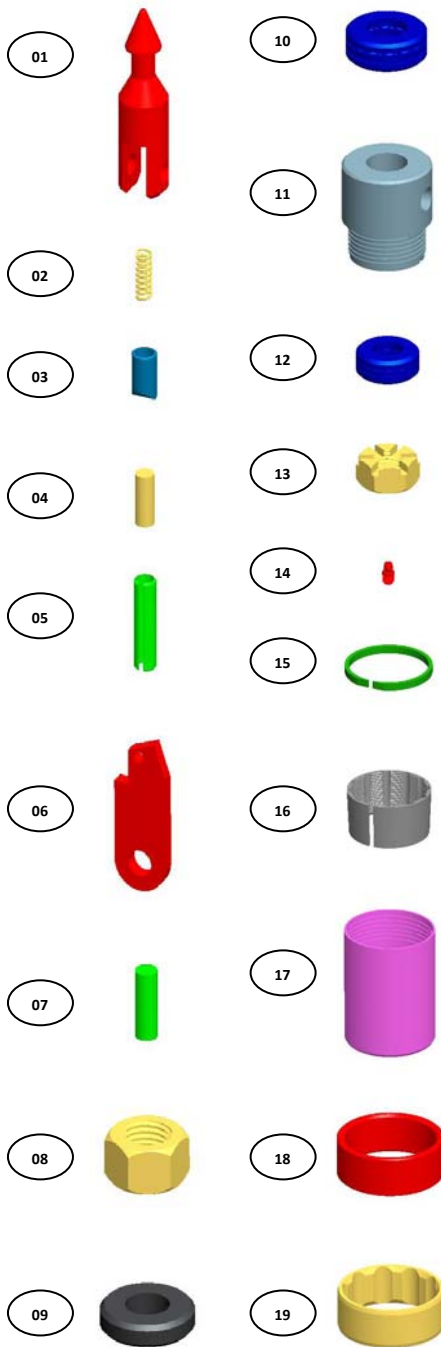

N2WL CORE BARREL SPARE PARTS KIT

	ITEM DESCRIPTION	PART NUMBERS
1-19	N2WL CORE BARREL SPARE PARTS KIT	16-00-290
1	SPEARHEAD POINT	16-03-001
2	COMPRESSION SPRING	16-03-002
3	DETENT PLUNGER	16-03-003
4	SOLID DOWELL 7/16" x 1"	16-03-005
5	SPRING DOWELL 1/2" x 2" - 2 NOS.	16-03-007
6	NWL LATCH - 2 NOS.	16-04-002
7	SOLID DOWELL 1/2" x 1 1/2"	16-03-010
8	ADJUSTING HEX NUT	16-03-017
9	SHUT OFF VALVE - 2 NOS.	16-03-019
10	THRUST BEARING	16-03-021
11	BEARING SPINDLE	16-03-023
12	THRUST BEARING	16-03-025
13	NYLOCK NUT , 3/4" UNC	16-03-027
14	GREASE FITTING	16-03-024
15	RING STOP	16-05-005
16	CORE LIFTER	16-05-006
17	CORE LIFTER CASE	16-05-007
18	RING LANDING	16-05-008
19	STABILIZER RING	16-05-009