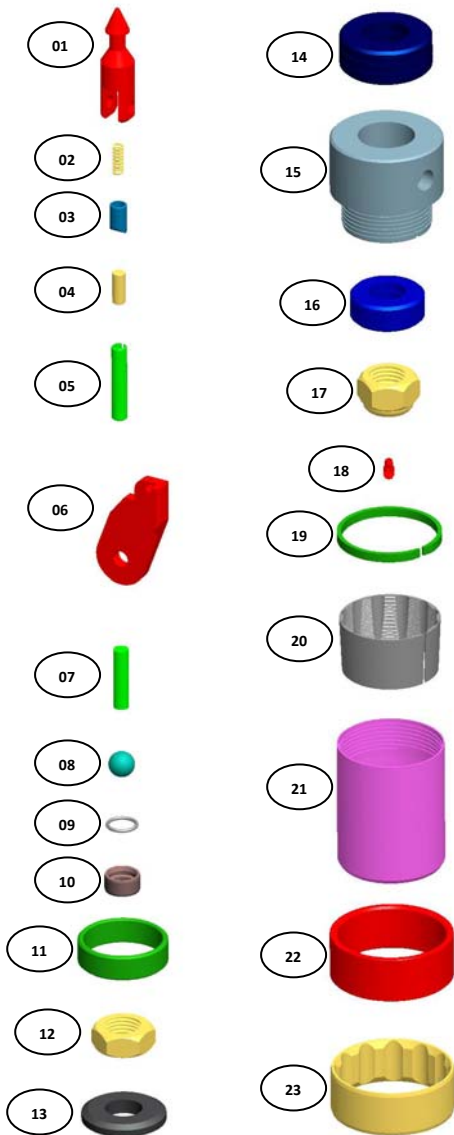

HWL-LI CORE BARREL SPARE PARTS KIT

	ITEM DESCRIPTION	PART NUMBERS
1-23	HWL-LI CORE BARREL SPARE PARTS KIT	18-00-140
1	SPEARHEAD POINT	16-03-001
2	COMPRESSION SPRING	16-03-002
3	DETENT PLUNGER	16-03-003
4	SOLID DOWELL 7/16" x 1"	16-03-005
5	SPRING DOWELL 1/2" x 2 3/4" - 2 NOS.	18-03-003
6	HWL-LI LATCH - 2 NOS.	18-03-005
7	SOLID DOWELL 1/2" x 2 1/8"	18-03-006
8	STAINLESS STEEL BALL 22 mm	16-03-014
9	LANDING INDICATOR BUSH O RING	16-03-016
10	LANDING INDICATOR BUSH	16-03-015
11	LANDING SHOULDER	18-03-008
12	ADJUSTING HEX NUT	18-03-010
13	SHUT OFF VALVE - 2 NOS.	18-03-012
14	THRUST BEARINGS - 2 NOS.	18-03-014
15	BEARING SPINDLE	18-03-016
16	THRUST BEARING - 1 NOS.	18-03-017
17	NYLOCK NUT, 1" UNC	18-03-019
18	GREASE FITTING	16-03-024
19	RING STOP	18-03-025
20	CORE LIFTER	18-03-026
21	CORE LIFTER CASE	18-03-027
22	RING LANDING	18-02-003
23	STABILIZER RING	18-02-006