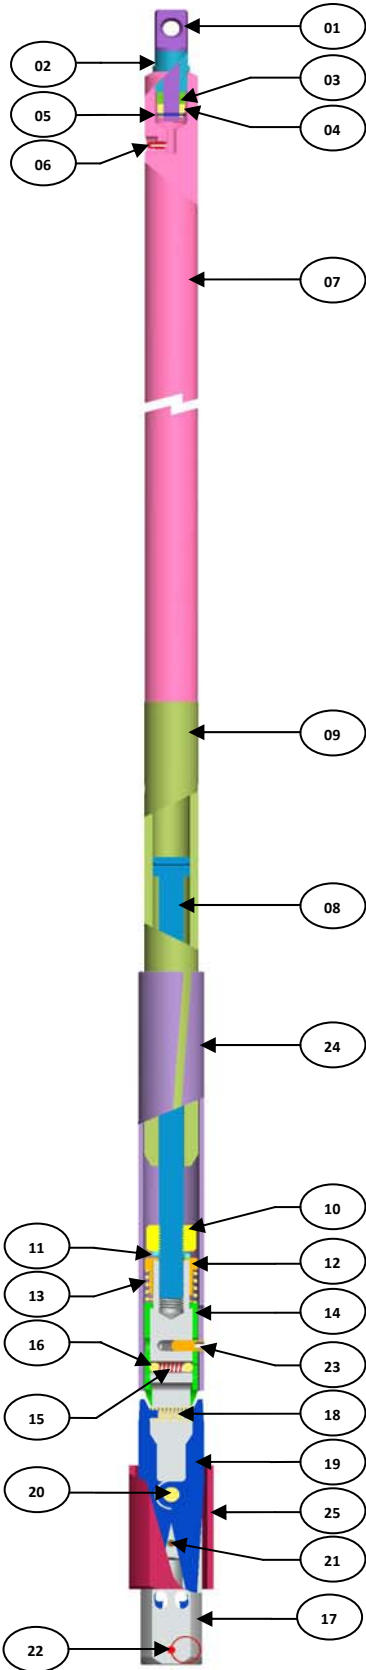

HWL LOCKING OVERSHOT

	ITEM DESCRIPTION	PART NUMBERS
1-25	HWL LOCKING OVERSHOT	26-00-200
1	EYE BOLT	26-00-001
2	CABLE SWIVEL COLLAR	26-00-002
3	BRASS BEARING	26-00-003
4	CASTLE NUT	26-00-004
5	COTTER PIN	26-00-005
6	GREASE FITTING	16-03-024
7	CABLE SWIVEL BODY	26-00-007
8	JAR STAFF	26-00-008
9	JAR TUBE	26-00-009
10	HEX NUT 3/4" UNC	26-00-010
11	WASHER SPRING	26-00-011
12	CAP, LOCKING OVERSHOT	26-00-012
13	SPRING, LOCKING OVERSHOT	26-00-013
14	SLEEVE, LOCKING OVERSHOT	26-00-014
15	COMPRESSION SPRING	26-00-015
16	BALL 11/32" - 2 NOS.	26-00-016
17	LOCKING OVERSHOT HEAD	26-00-017
18	COMPRESSION SPRING	26-00-018
19	LIFTING DOG	26-00-019
20	PLAIN PIN 1/2" X 1-15/16"	26-00-020
21	SPRING PIN 1/4" X 1-3/4"	26-00-021
22	LOCKING PIN	26-00-022
23	SET SCREW, UNF X 3/4"	26-00-023
24	LOCKING SLEEVE	26-00-024
25	ADAPTOR	26-00-025