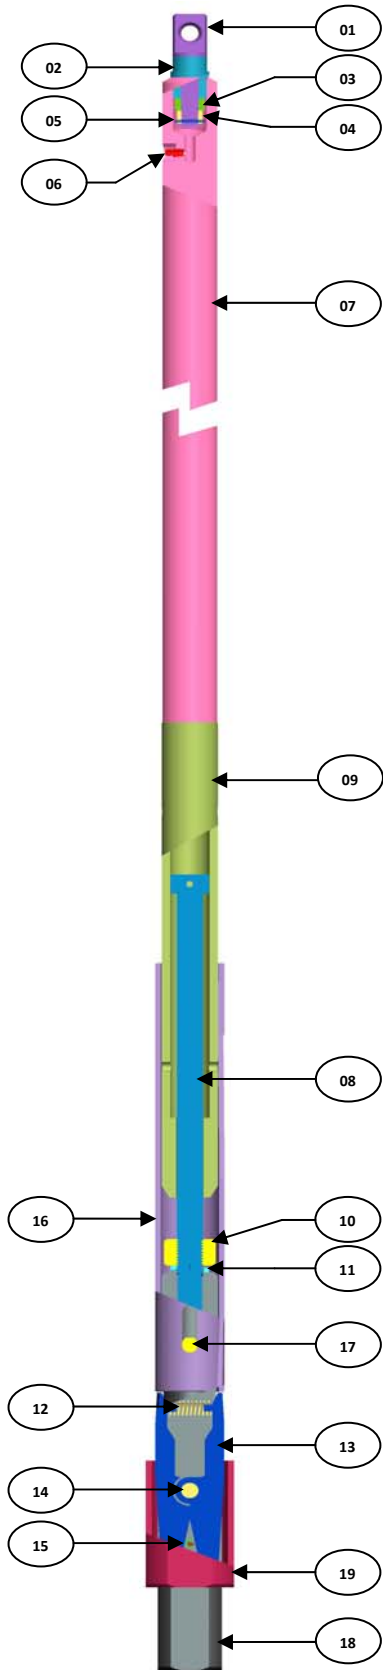

HWL COMPACT OVERSHOT

	ITEM DESCRIPTION	PART NUMBERS
1-19	HWL COMPACT OVERSHOT ASSEMBLY	26-00-250
1	EYE BOLT	26-00-001
2	CABLE SWIVEL COLLAR	26-00-002
3	BRASS BEARINGS – 2 NOS.	26-00-003
4	CASTLE NUT	26-00-004
5	COTTER PIN	26-00-005
6	GREASE FITTING	16-03-024
7	CABLE SWIVEL BODY	26-00-007
8	JAR STAFF	26-00-008
9	JAR TUBE	26-00-009
10	NYLOCK NUT , 1/2" UNC	26-00-010
11	SPRING WASHER	26-00-011
12	COMPRESSION SPRING 3/8" X 1 1/2"	26-00-018
13	LIFTING DOG – 2 NOS.	26-00-019
14	PLAIN PIN 1/2" X 1 15/16"	26-00-020
15	SPRING DOWELL 1/4" X 1-3/4"	26-00-021
16	LOCKING SLEEVE	26-00-024
17	SET SCREW , 1/4" UNF	24-00-009
18	OVERSHOT HEAD	26-00-027
19	ADAPTOR	26-00-025