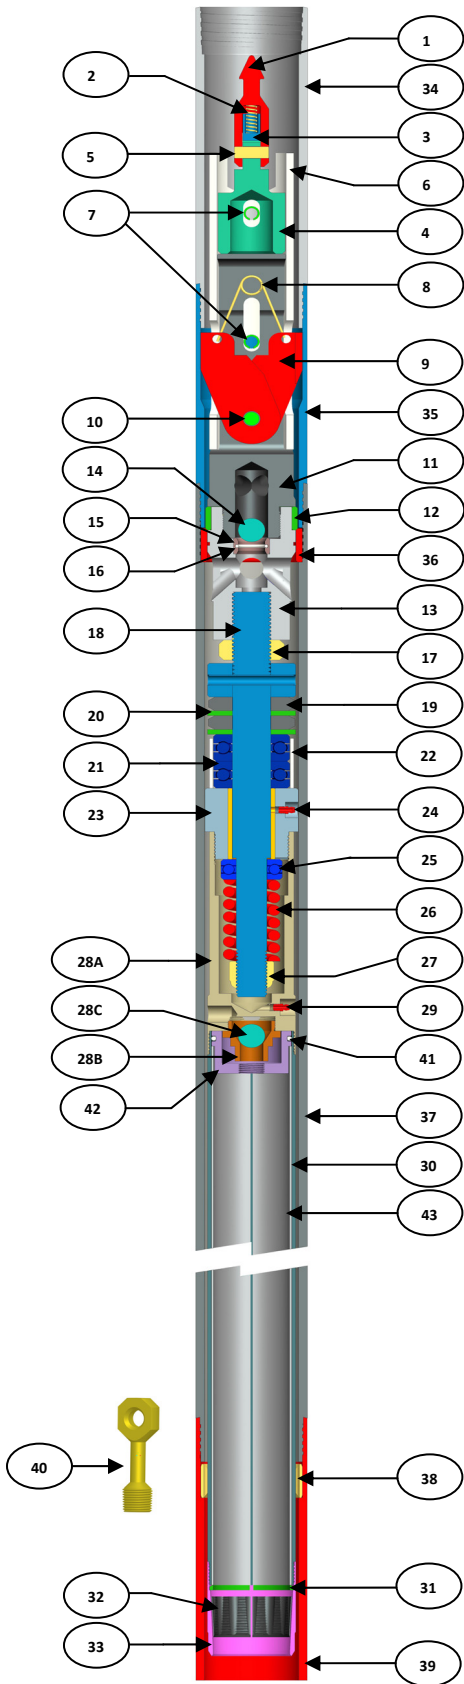

H3WL-LI CORE BARREL

KUVAWALA 'LI' WIRELINE CORE BARRELS WITH LANDING INDICATOR .

	ITEM DESCRIPTION	PART NUMBERS
1-44	H3WL-LI CORE BARREL 3.0m / 10 ft	18-00-250
1-44	H3WL-LI CORE BARREL 1.5m / 5 ft	18-00-260
1-35	H3WL-LI INNER TUBE ASSEMBLY	18-00-270
1-28	HWL-LI HEAD ASSEMBLY	18-00-230
1	SPEARHEAD POINT	16-03-001
2	COMPRESSION SPRING	16-03-002
3	DETENT PLUNGER	16-03-003
4	POINT BODY	18-03-001
5	SOLID DOWELL 7/16" x 1"	16-03-005
6	CASE LATCH	18-03-002
7	SPRING DOWELL 1/2" x 2 3/4" - 2 NOS.	18-03-003
8	LATCH SPRING	18-03-004
9	HWL-LI LATCH - 2 NOS.	18-03-005
10	SOLID DOWELL 1/2" x 2 1/8"	18-03-006
11	UPPER BODY LATCH	18-03-007
12	LANDING SHOULDER	18-03-008
13	LOWER BODY LATCH	18-03-009
14	STAINLESS STEEL BALL 22 mm	16-03-014
15	LANDING INDICATOR BUSH	16-03-015
16	LANDING INDICATOR BUSH O RING	16-03-016
17	ADJUSTING HEX NUT	18-03-010
18	ADJUSTING SPINDLE	18-03-011
19	SHUT OFF VALVE - 2 NOS.	18-03-012
20	WASHER - 2 NOS.	18-03-013
21	THRUST BEARINGS - 2 NOS.	18-03-014
22	BEARING COVER	18-03-015
23	BEARING SPINDLE	18-03-016
24	GREASE FITTING	16-03-024
25	THRUST BEARING - 1 NOS.	18-03-017
26	COMPRESSION SPRING	18-03-018
27	NYLOCK NUT, 1" UNC	18-03-019
28	INNER TUBE CAP ASSEMBLY	18-03-020
28A	INNER TUBE CAP	18-03-021
28B	CHECK VALVE BODY	18-03-022
28C	STAINLESS STEEL BALL , 22 mm	16-03-014
29	GREASE FITTING	16-03-024
30	INNER TUBE 1.5m / 5 ft	18-03-023
30	INNER TUBE 3.0m/ 10 ft	18-03-024
31	RING STOP 3T	18-05-025
32	CORE LIFTER 3T	18-05-026
33	CORE LIFTER CASE 3T	18-05-027
34	LOCKING COUPLING	18-02-001
35	ADAPTER COUPLING	18-02-002
36	RING LANDING	18-02-003
37	OUTER TUBE 1.5m / 5 ft	18-02-004
37	OUTER TUBE 3.0m/ 10 ft	18-02-005
38	STABILIZER RING	18-02-006
39	THREAD PROTECTOR	18-02-007
40	PISTON PLUG	18-05-001
41	O RING	18-05-002
42	CORE EJECTION PISTON	18-05-003
43	SPLIT TUBE 1.5m / 5ft	18-05-004
43	SPLIT TUBE 3.0m / 10 ft	18-05-005
44	PUMP OUT ADAPTOR 1/2" NPT	18-05-006