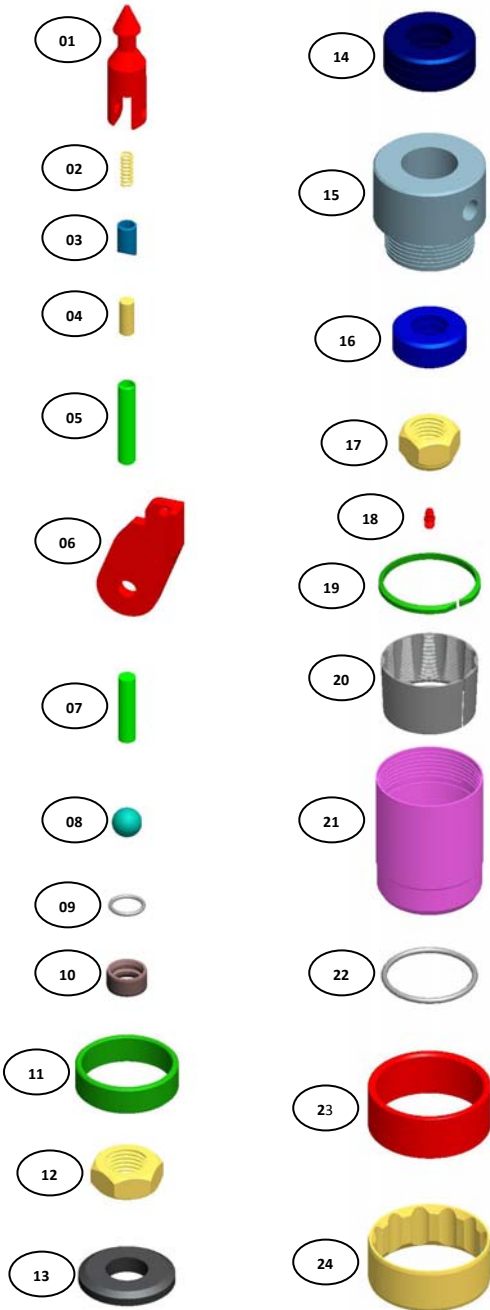

H3WL-LI CORE BARREL SPARE PARTS KIT

	ITEM DESCRIPTION	PART NUMBERS
1-24	H3WL-LI CORE BARREL SPARE PARTS KIT	18-00-280
1	SPEARHEAD POINT	16-03-001
2	COMPRESSION SPRING	16-03-002
3	DETENT PLUNGER	16-03-003
4	SOLID DOWELL 7/16" x 1"	16-03-005
5	SPRING DOWELL 1/2" x 2 3/4" - 2 NOS.	18-03-003
6	HWL-LI LATCH - 2 NOS.	18-03-005
7	SOLID DOWELL 1/2" x 2 1/8"	18-03-006
8	STAINLESS STEEL BALL 22 mm	16-03-014
9	LANDING INDICATOR BUSH O RING	16-03-016
10	LANDING INDICATOR BUSH	16-03-015
11	LANDING SHOULDER	18-03-008
12	ADJUSTING HEX NUT	18-03-010
13	SHUT OFF VALVE - 2 NOS.	18-03-012
14	THRUST BEARINGS - 2 NOS.	18-03-014
15	BEARING SPINDLE	18-03-016
16	THRUST BEARING - 1 NOS.	18-03-017
17	NYLOCK NUT , 1" UNC	18-03-019
18	GREASE FITTING	16-03-024
19	RING STOP 3T	19-03-025
20	CORE LIFTER 3T	19-03-026
21	CORE LIFTER CASE 3T	19-03-027
22	O RING	19-04-002
23	RING LANDING	18-02-003
24	STABILIZER RING	18-02-006